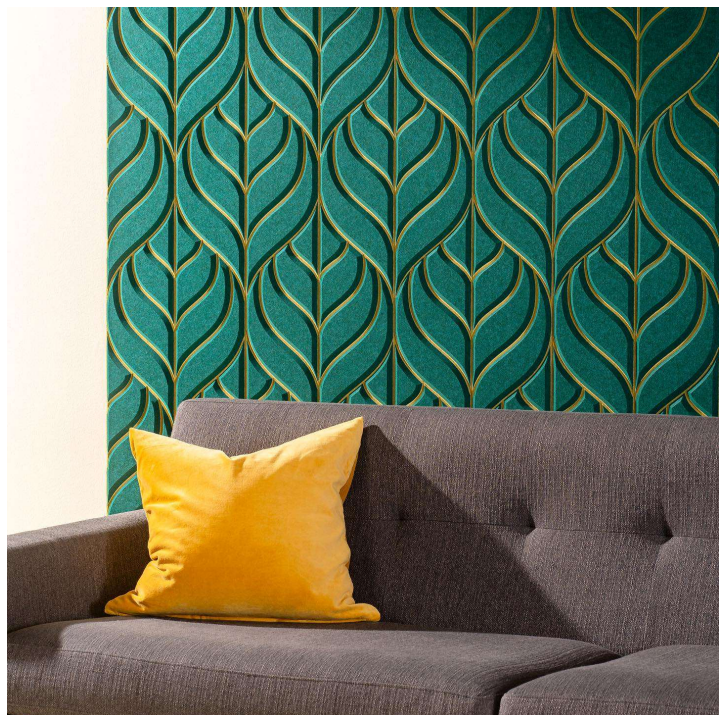

Aries

Jasper

Saffron

Zinc

Leafy : Emerald & Mustard

Design

Cubed (★)

Leafy (★)

Deco (★)

Meander

Swell

Twist

Vein

Bauwows

Connection
Square

Terra