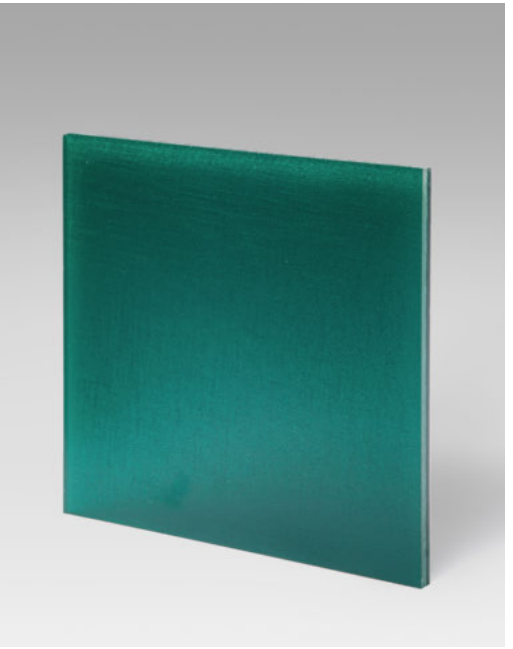

Design Options

Available Gauges

1/4", 3/8", 1/2",
3/4", 1"

Veil Pure
also available in:
1/8", 3/16"

Panel Sizes

48" x 96"
48" x 120"

Veil Pine