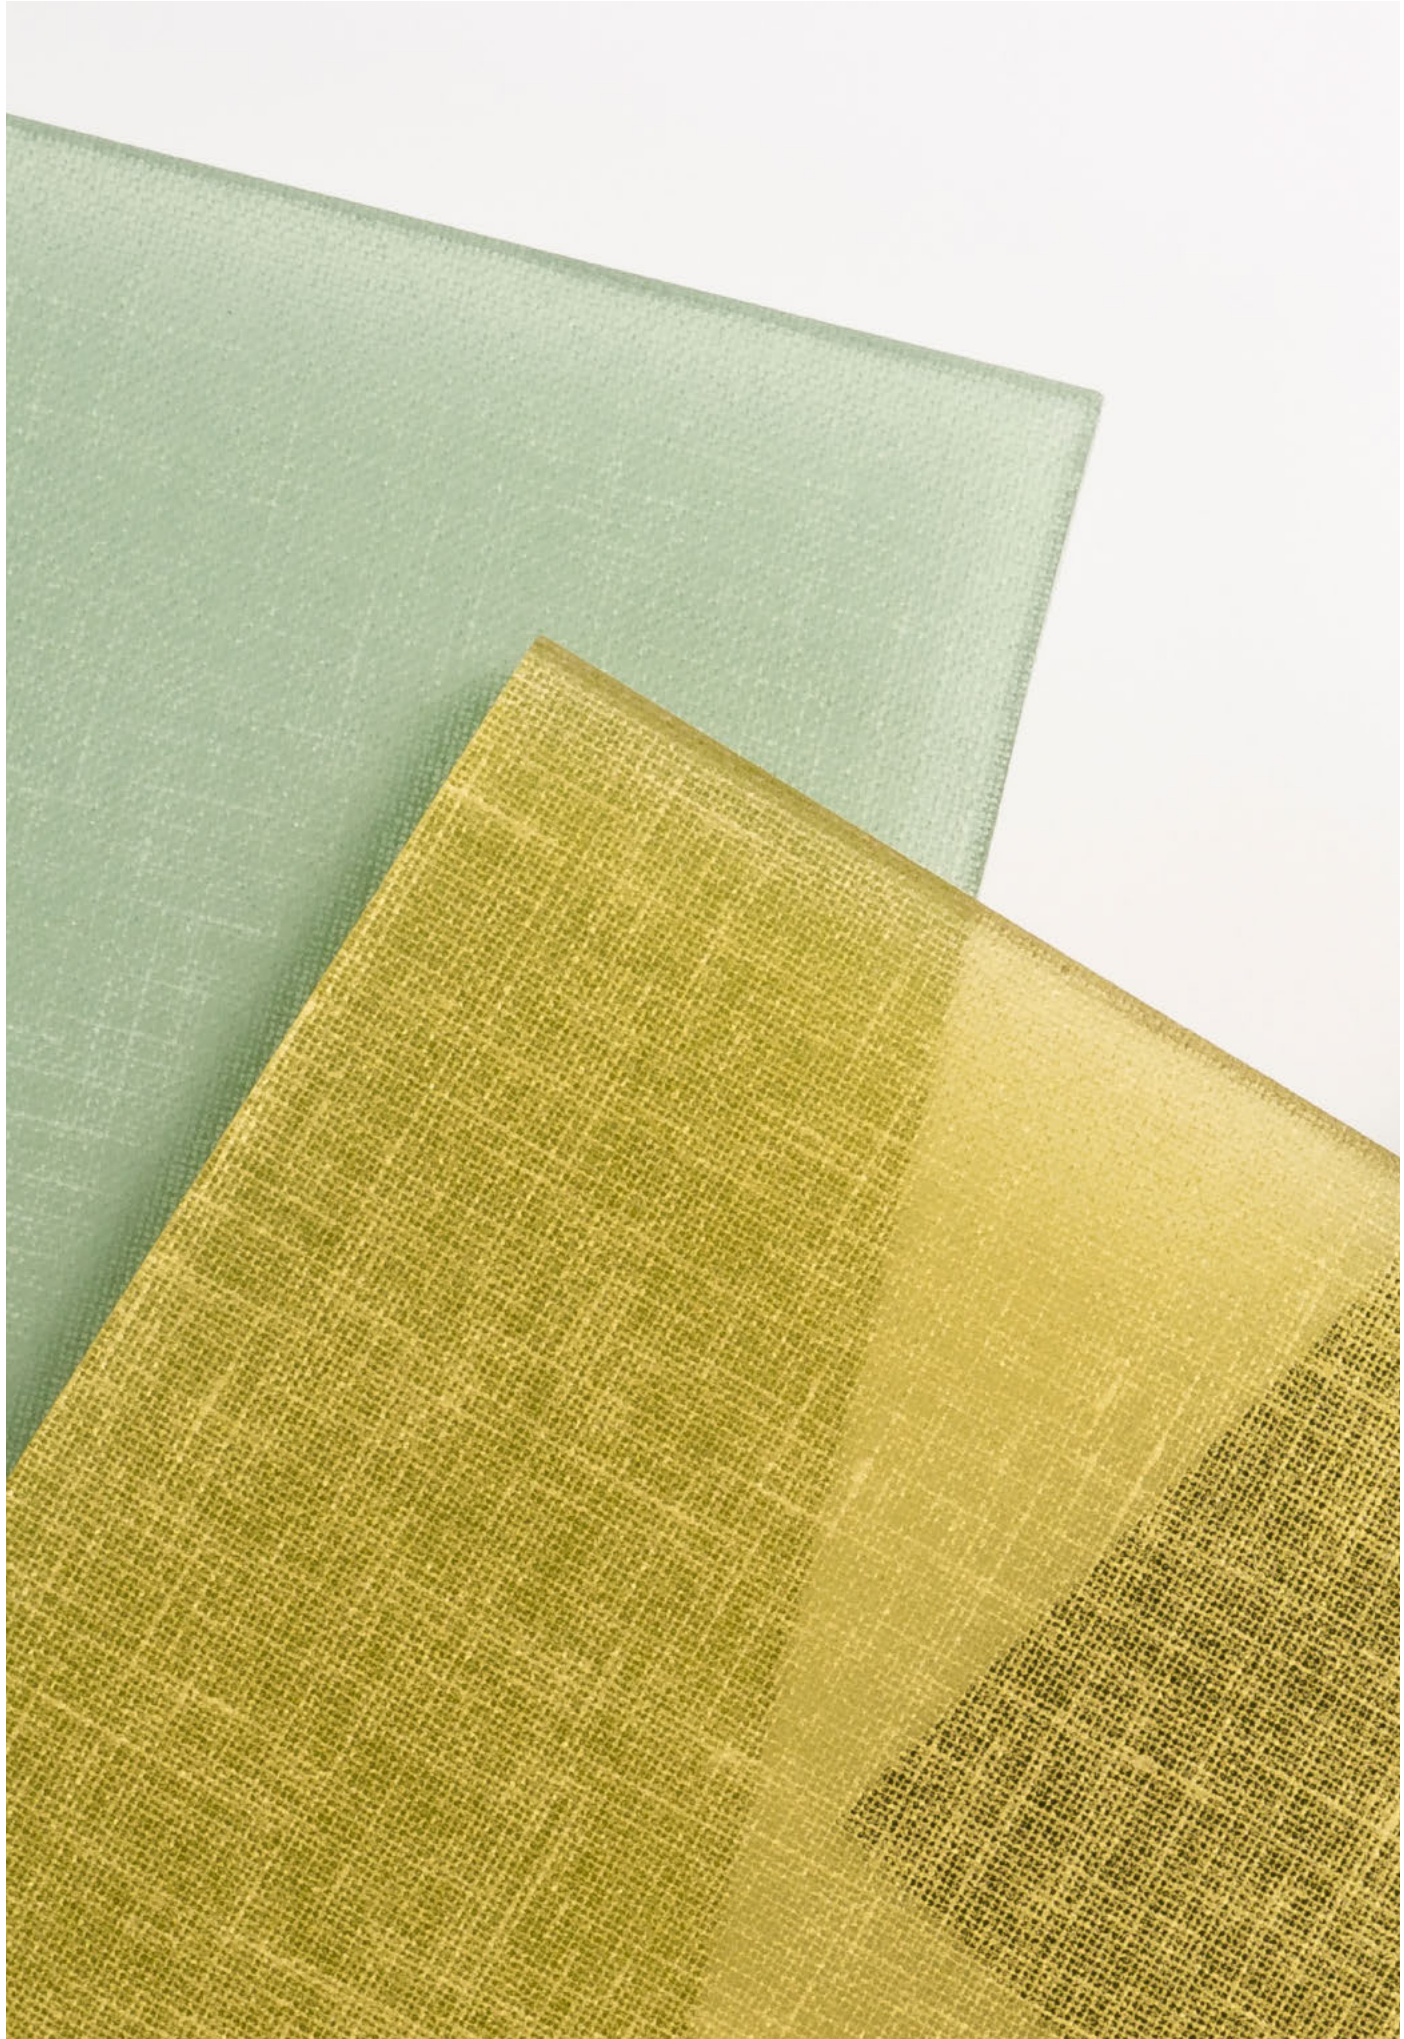

Varia | Veil

3form

Introducing Veil

A new linen interlayer in our most popular translucent material platform Varia.

11 Signature Colors

The diverse palette enhances the richness and depth of Veil.

Slubbed Texture

Variations in the weave
add sophisticated texture
to complement any
design aesthetic.

Varia Attributes

- Translucent
- Durable
- Formable
- Bleach Cleanable
- Strong Fire Rating
- Declare Red List Free
- Optimized EPD Label
- Greenguard Gold Certification

Hardware Systems

Veil is compatible with
all Varia hardware systems
for easy specification.

Design Options

Available Gauges

1/4", 3/8", 1/2",
3/4", 1"

Veil Pure
also available in:
1/8", 3/16"

Panel Sizes

48" x 96"
48" x 120"