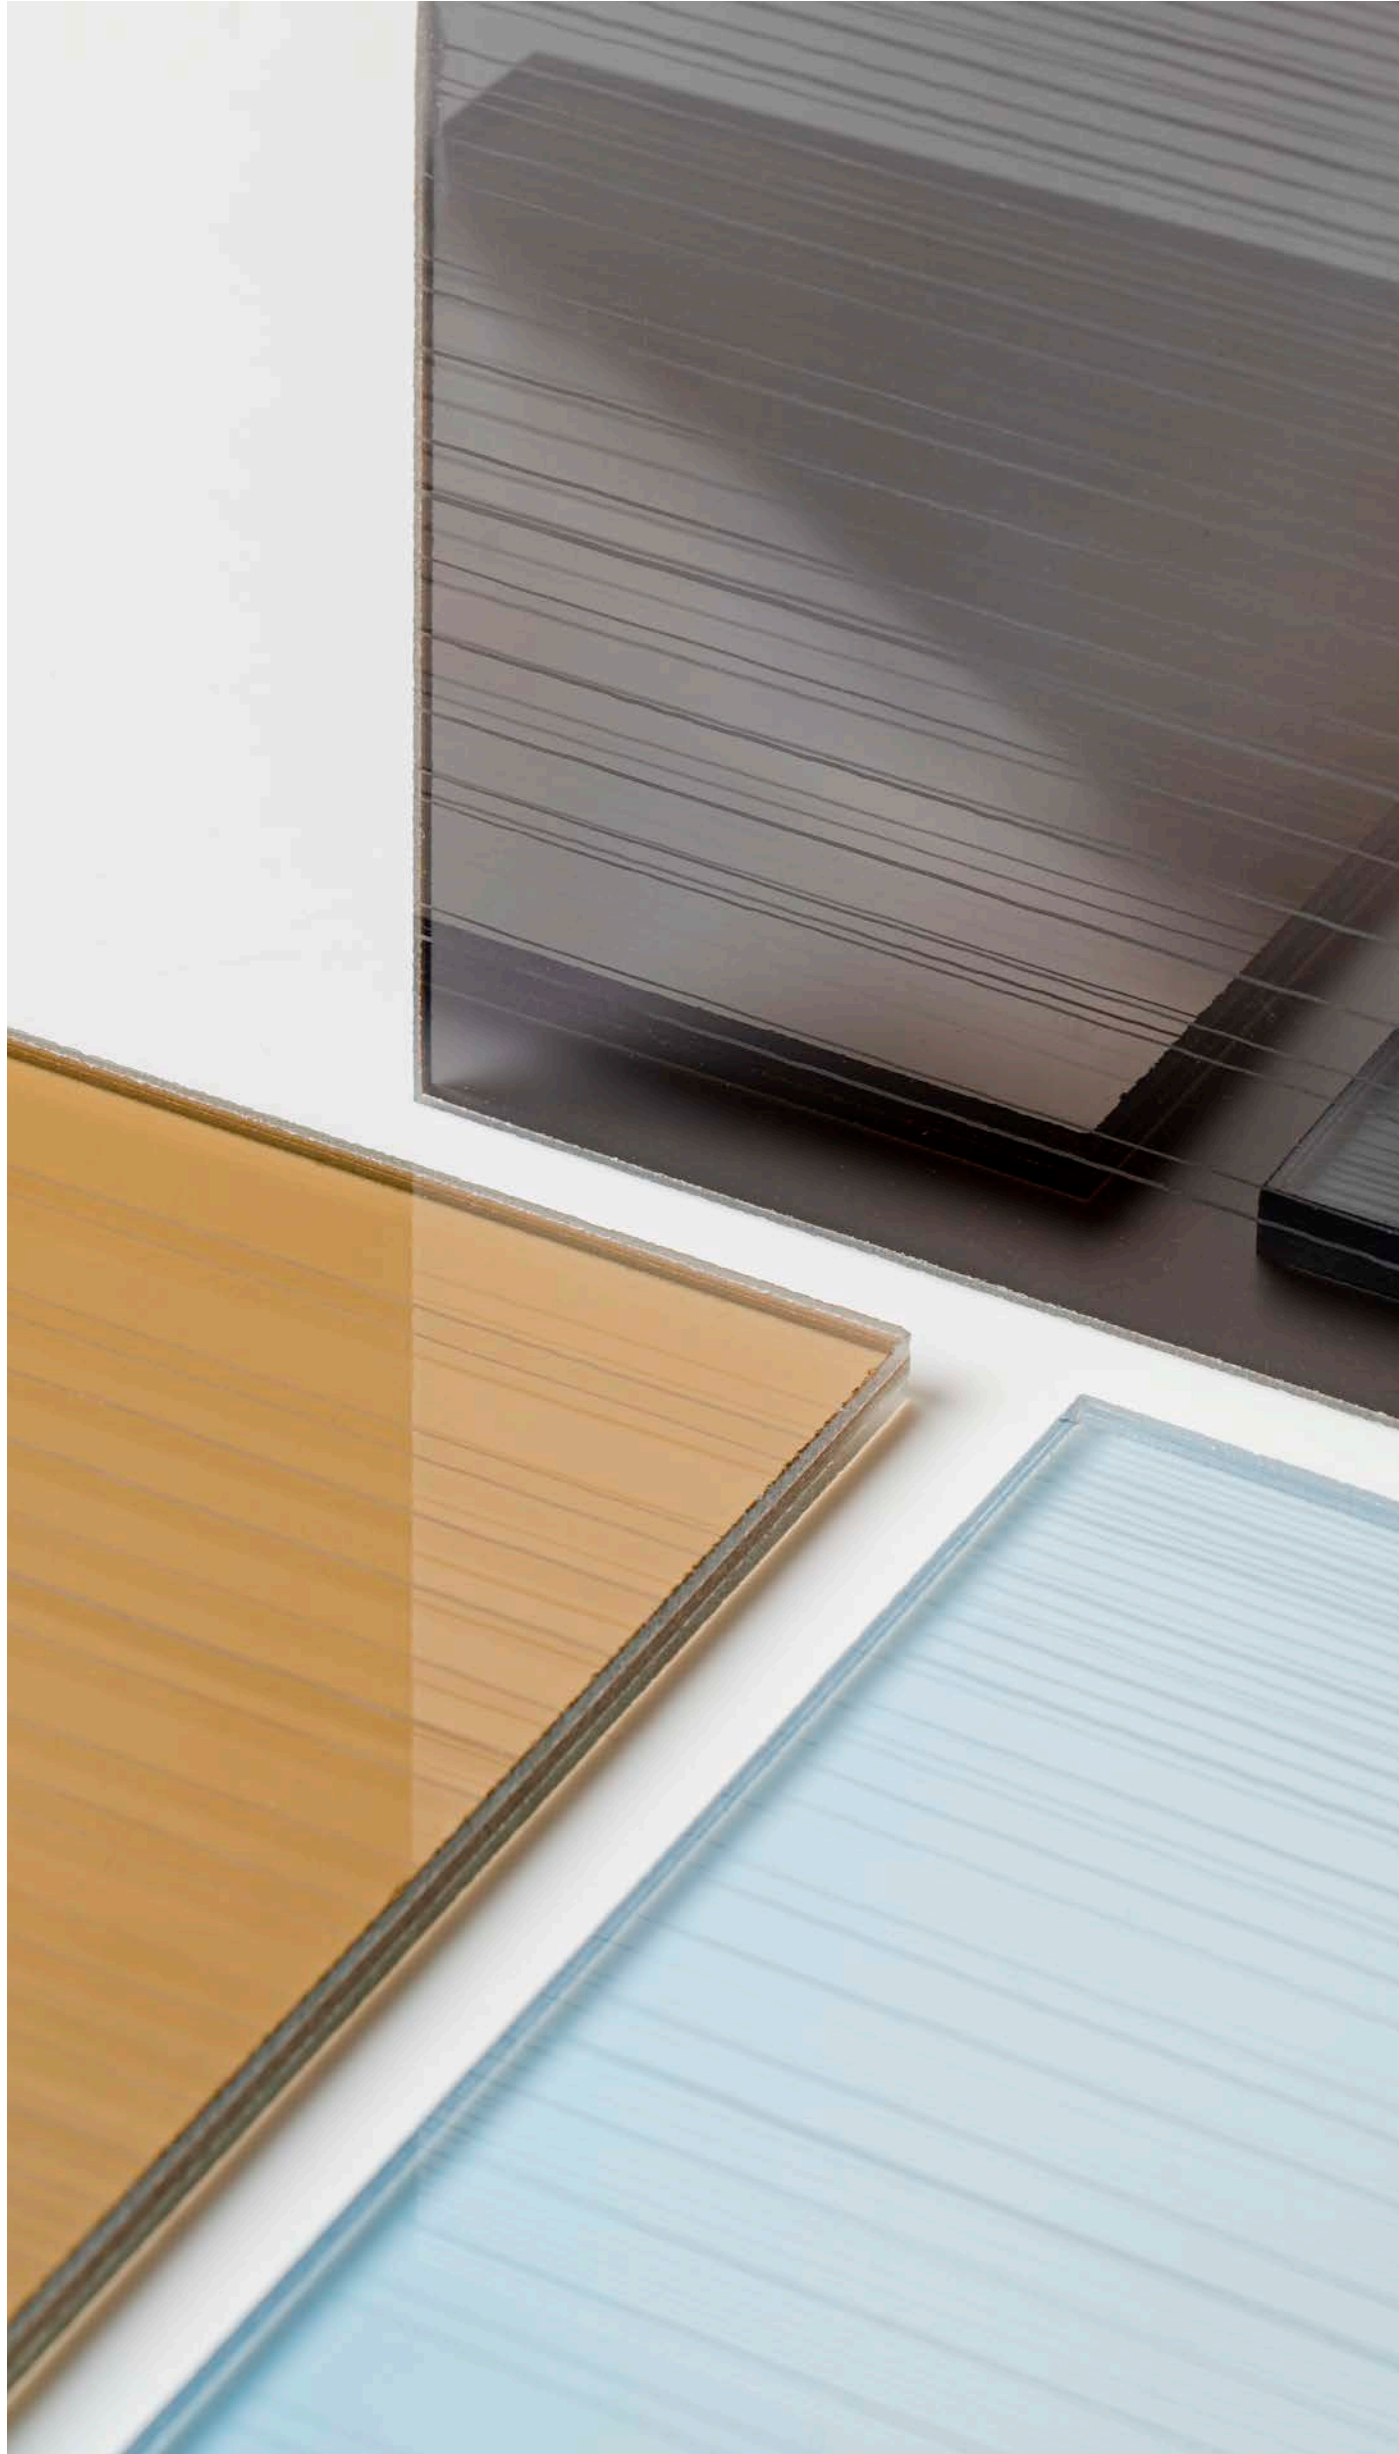

3form

Horizon

The Horizon collection captures the intrigue of gradients with technical textiles encapsulated in Varia, and complementary etched glass designs.

Artfully balance privacy and togetherness with materials that diffuse natural light and bring unexpected warmth and texture to shared spaces.

Varia | Horizon Beam

Hardware | Suspend, Stainless Steel

Varia | Horizon Beam

Hardware | Suspend, Stainless Steel

Rich Woven Patterns

Tonal shades inspired by changing light at dawn, dusk, and stormy skies come to life in woven textiles captured in translucent Varia.

Sophisticated Etched Glass

Inspired by the Horizon textile, the etched pattern features pleasantly imperfect horizontal lines in a gradient pattern.

Glass | Horizon Etch Meteorite

Hardware | Top Support, Stainless Steel

Glass | Horizon Etch Meteorite

Hardware | Top Support, Stainless Steel

Material Attributes

VARIA

- Interior applications
- Translucent
- Durable (40x impact strength of glass)
- Strong fire rating
- Bleach cleanable
- 40% pre-consumer recycled contents
- Greenguard Gold certification
- Optimized EPD
- Red List Free Declare label