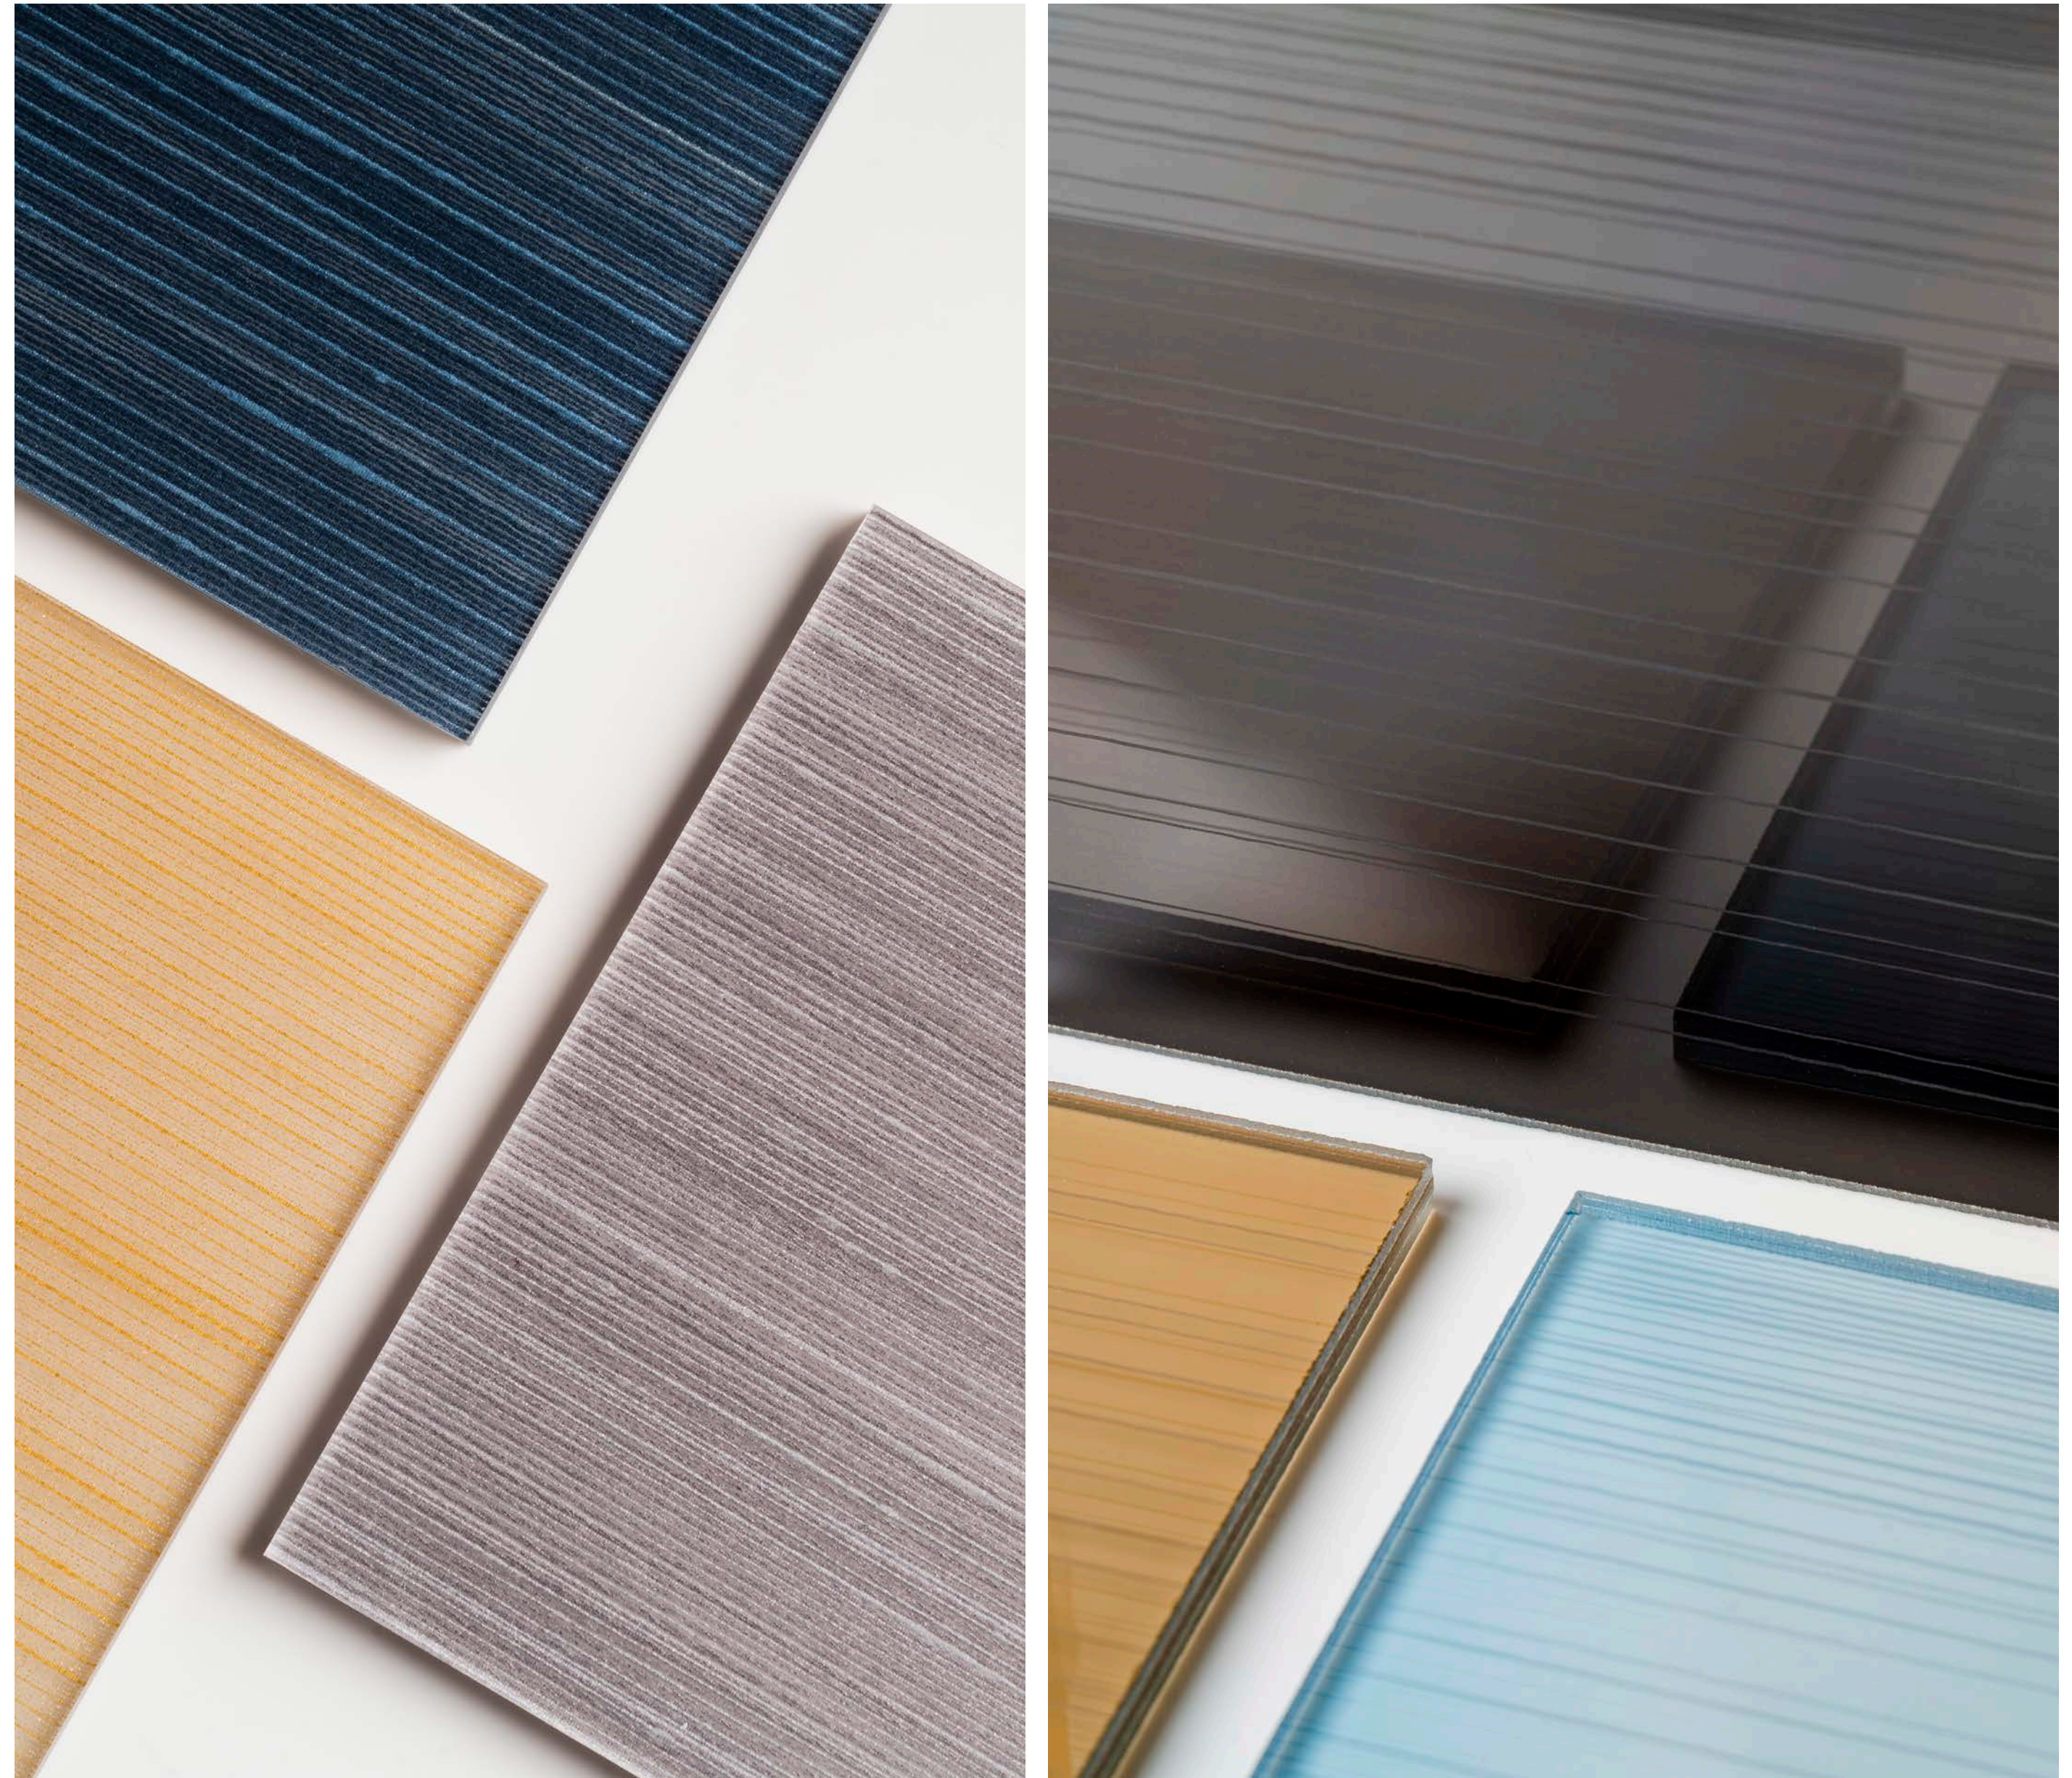

Material Attributes

VARIA

- Interior applications
- Translucent
- Durable (40x impact strength of glass)
- Strong fire rating
- Bleach cleanable
- 40% pre-consumer recycled contents
- Greenguard Gold certification
- Optimized EPD
- Red List Free Declare label

GLASS

- Interior and exterior applications
- Translucent
- Durable (rigid)
- Safety glass rated
- Bleach cleanable
- Greenguard Gold certification
- Optimized EPD