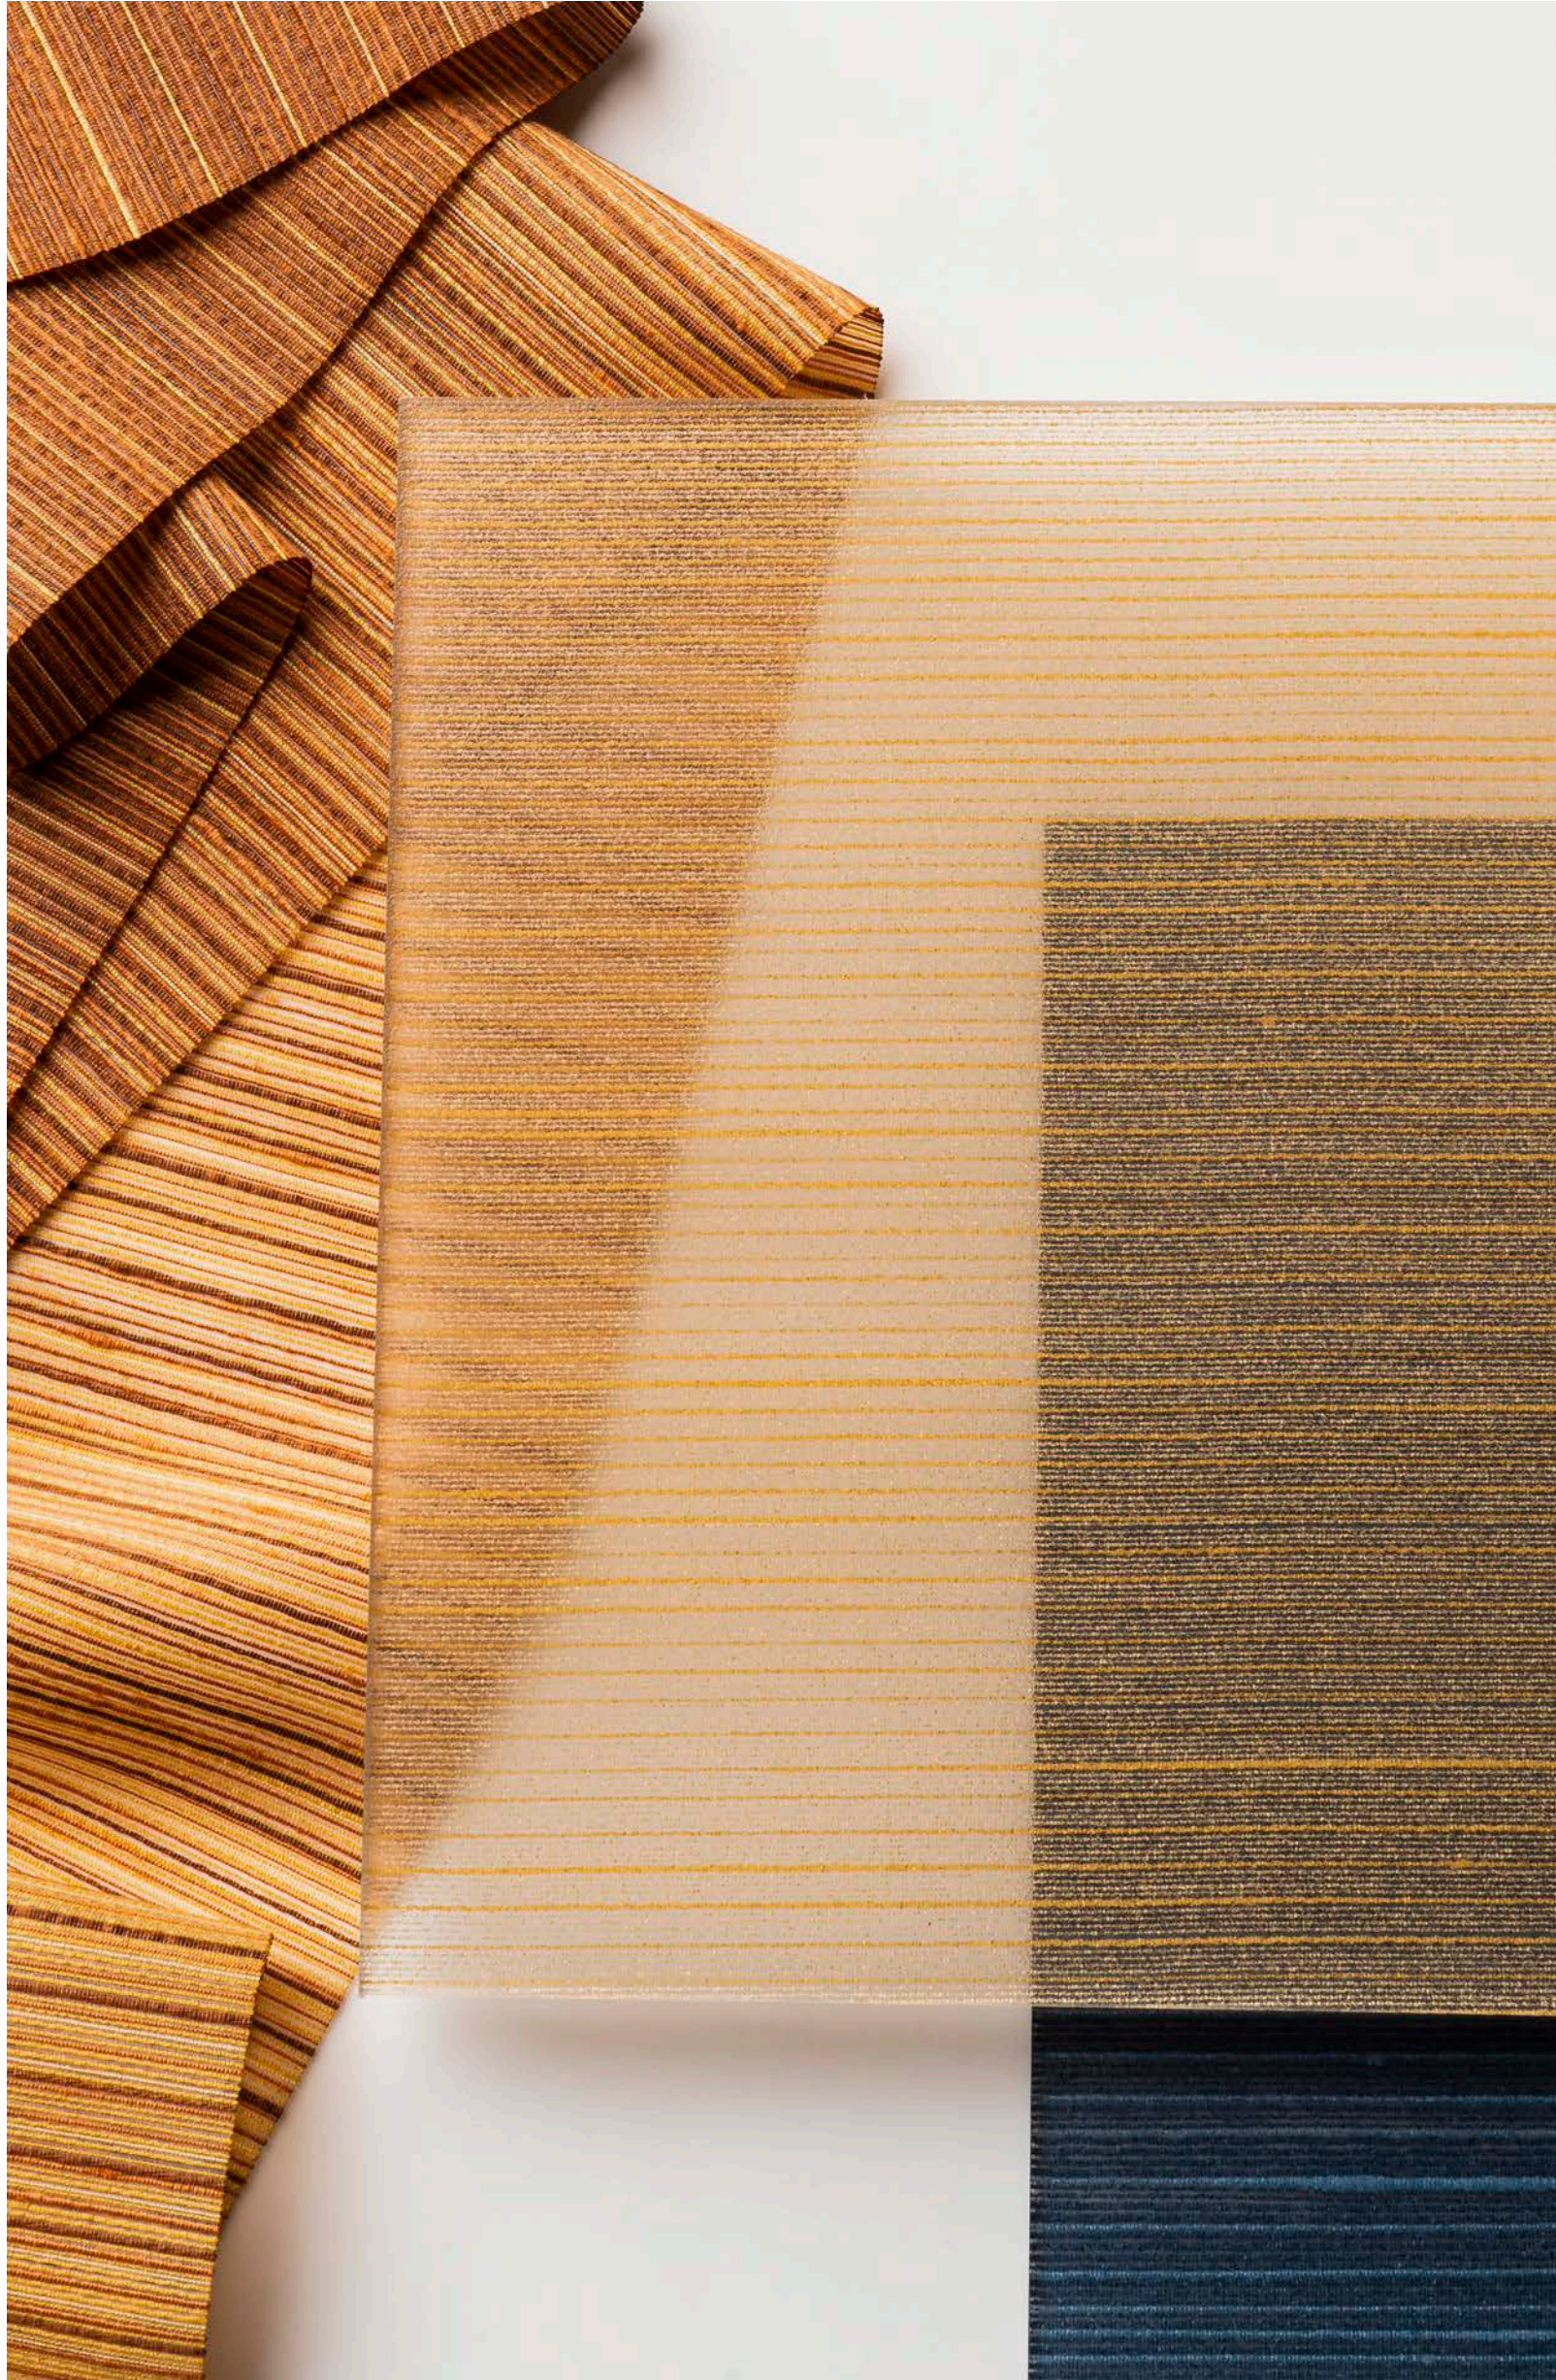

3form

Horizon

The Horizon collection captures the intrigue of gradients with technical textiles encapsulated in Varia, and complementary etched glass designs.

Artfully balance privacy and togetherness with materials that diffuse natural light and bring unexpected warmth and texture to shared spaces.

Varia | Horizon Beam

Hardware | Suspend, Stainless Steel

Varia | Horizon Beam

Hardware | Suspend, Stainless Steel

Rich Woven Patterns

Tonal shades inspired by changing light at dawn, dusk, and stormy skies come to life in woven textiles captured in translucent Varia.

Varia | Horizon Day

Hardware | ILTUO, Pebble Gray Matte

Visual Connectivity

Heavier gauge yarns are concentrated toward the bottom and become more delicate as they travel up, allowing natural light to pass through partitions.

Sophisticated Etched Glass

Inspired by the Horizon textile, the etched pattern features pleasantly imperfect horizontal lines in a gradient pattern.

Glass | Horizon Etch Meteorite

Hardware | Top Support, Stainless Steel