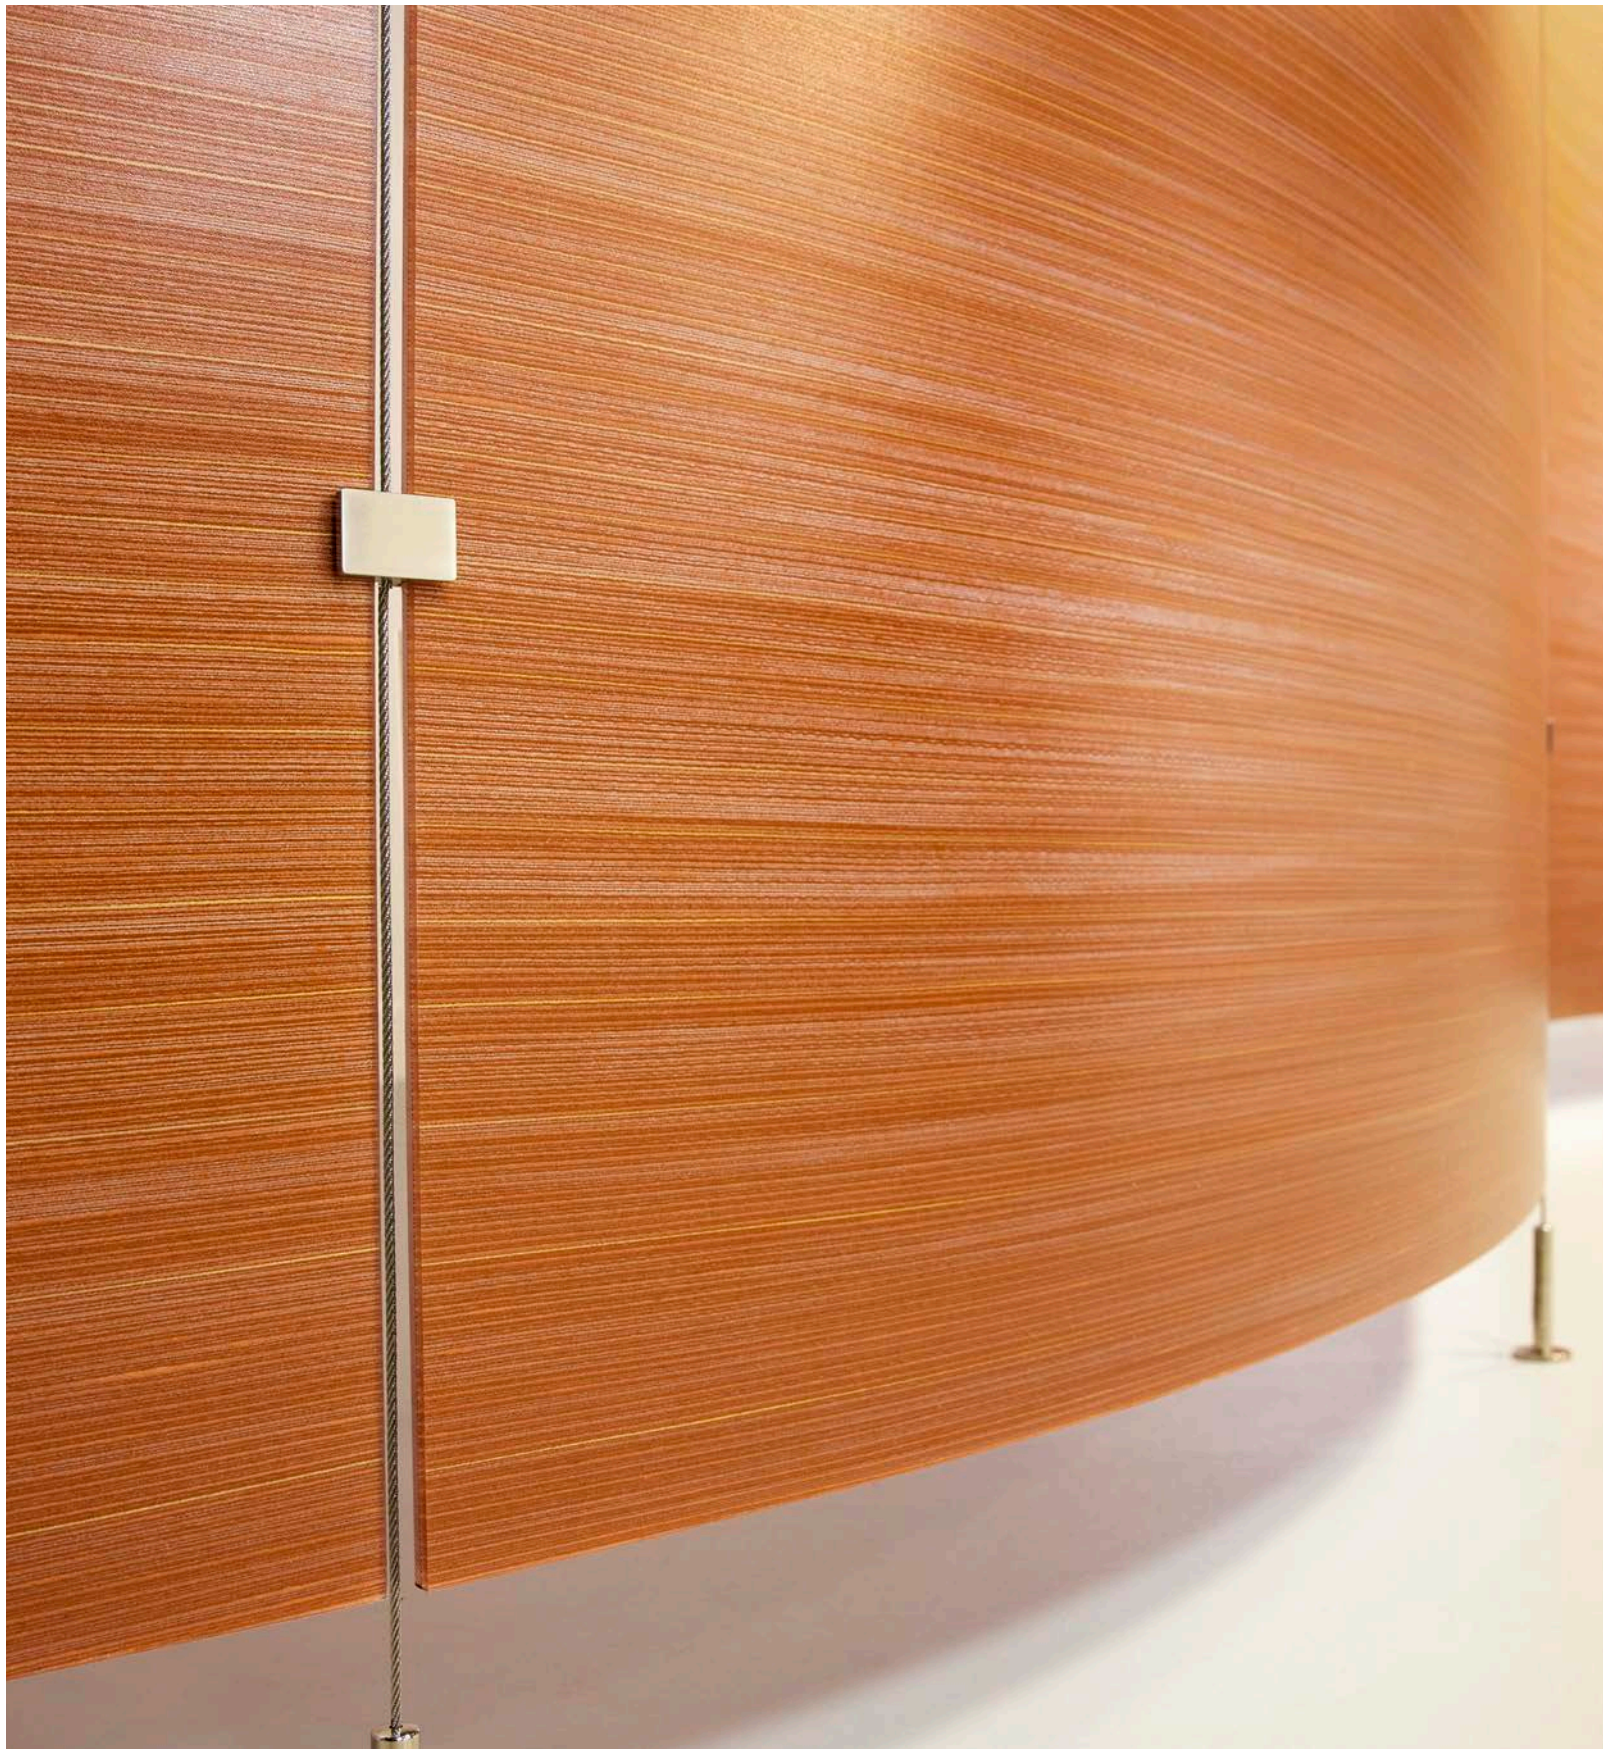

Sophisticated Etched Glass

Inspired by the Horizon textile, the etched pattern features pleasantly imperfect horizontal lines in a gradient pattern.

Glass | Horizon Etch Meteorite

Hardware | Top Support, Stainless Steel

Glass | Horizon Etch Meteorite

Hardware | Top Support, Stainless Steel

Material Attributes

VARIA

- Interior applications
- Translucent
- Durable (40x impact strength of glass)
- Strong fire rating
- Bleach cleanable
- 40% pre-consumer recycled contents
- Greenguard Gold certification
- Optimized EPD
- Red List Free Declare label

GLASS

- Interior and exterior applications
- Translucent
- Durable (rigid)
- Safety glass rated
- Bleach cleanable
- Greenguard Gold certification
- Optimized EPD

Hardware Systems

Suspend | Stainless Steel